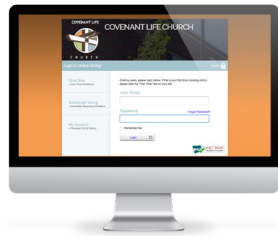

TEXT-TO-GIVE

Giving via text from your smart phone is a fast, convenient way to give.

- 1) Text amount you would like to give to **616-208-4480**.
- 2) If you are a first time text to give donor, you will be directed to a secure website to fill out your information.
- 3) Once you click the give button, your donation will process.
- 4) You will receive a confirmation text.